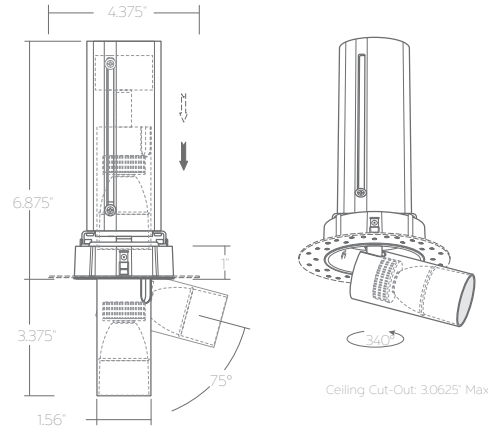

PRODUCT FAMILY

- 14121-DIR Trimless Round Direct
- 14121-ADJ Trimless Round Adjustable
- 14121-WW Trimless Round Wall Wash
- 14121-PL Trimless Round Pull Down
- 14131-DIR Trimless Round Direct "Shallow"
- 14131-WW Trimless Round Wall Wash "Shallow"

FEATURES

Construction: Designed to Secure to Existing Sheet Rock or Panel Ceilings of any thickness. For a smooth planar surface Mudding may be applied right up to the edge of the fixture

Diameter: 2.5"

Lumens: 650 (7W)

Trim Ring: Reflector and Trim Secure to Sheet Rock or Housing Frame with Drywall Screws Secured to Trim Ring

Optics: Chip On Board LED

Tilting: 75° with 340° rotation

Voltage: 120V

Dimming: TRIAC dimming to 10% includes an 18-gauge pre-wired aluminum Junction Box

CRI: 90

Life: 50,000 Hours (L70)

Warranty: 5 Years Carefree for Parts and Components (Labor not included). A reduced LED lamp life and a Warranty void will result in installations where temperatures exceed 35°C

Listings: ETL/cETL listed to UL1598 & UL8750

Title 24 / JA8 Compliant Certified

NYC approved: Calendar #41937.

Suitable for damp locations