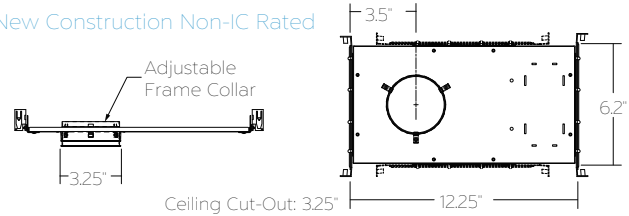

New Construction Non-IC Rated

ORDERING INFORMATION Example: (14121-PL-B20-27K-MW-IC-WL)

Model	Beam Spread	Color Temp	Finish	Housing
14121-PL Adjustable Trimless Round Pull Down	B20 20° Spot	27K 2700K	WH White	NC New Construction Non-IC Ratedn
	B40 40° Flood	30K 3000K	BK Black	
		35K 3500K